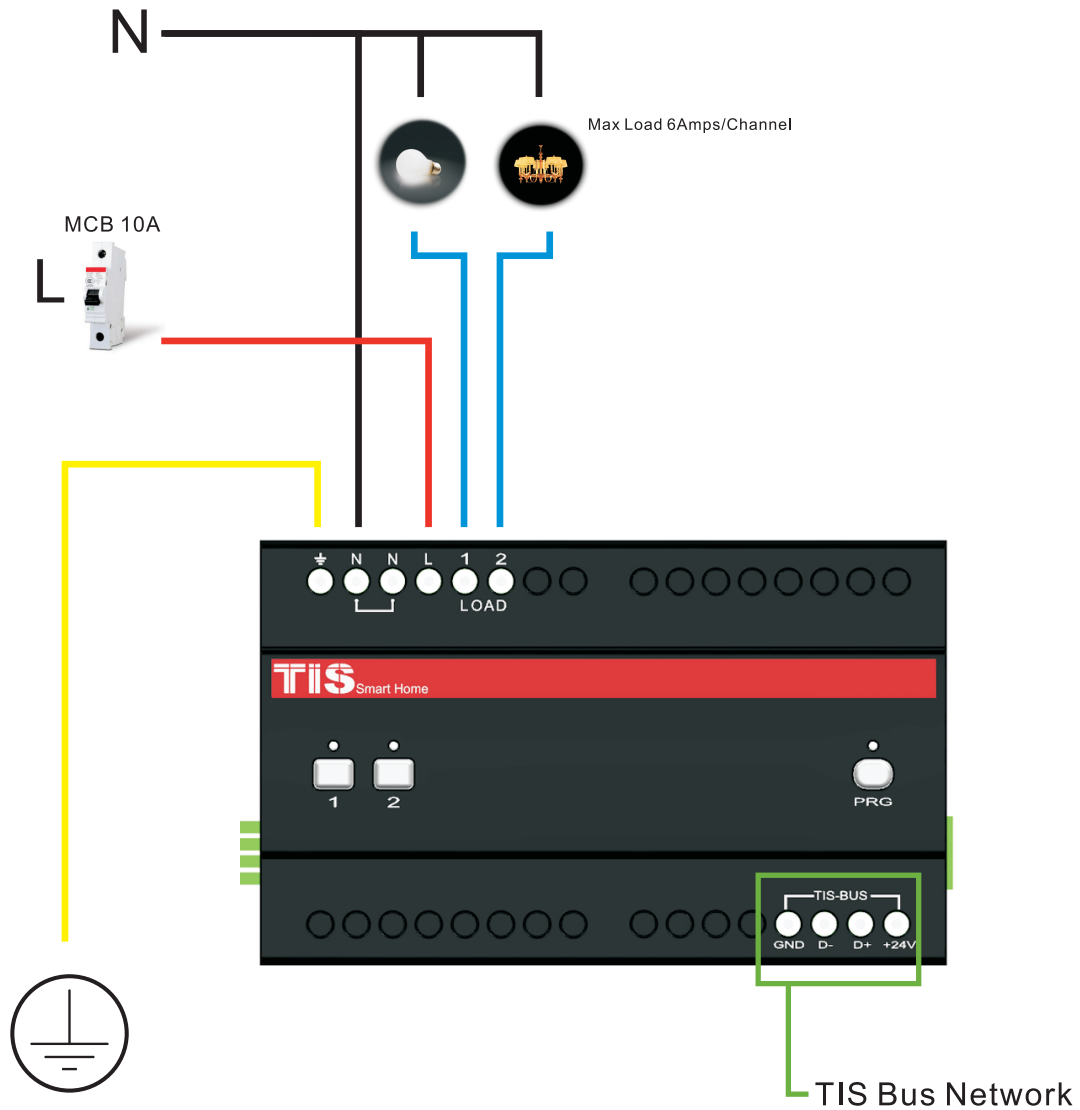

DIM-2CH-6A Connection Diagram Rev 1.1

LIGHTING CONNECTION METHOD

	2.5 mm electrical wire
	2.5 mm electrical wire
	2.5 mm electrical wire
	2.5 mm electrical wire
	Cat5e cable