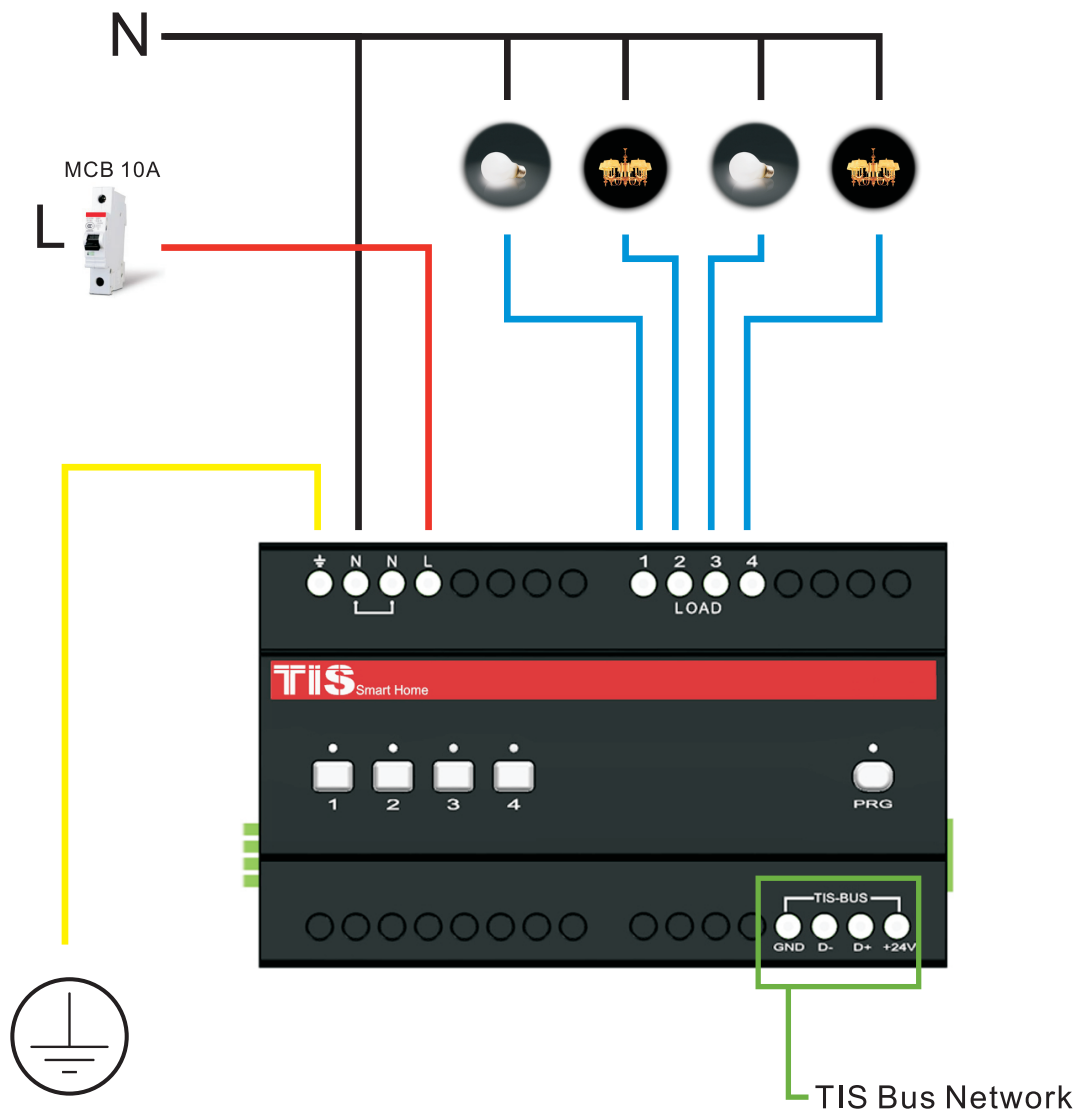

DIM-4CH-3A Connection Diagram Rev 1.1

LIGHTING CONNECTION METHOD

- 2.5 mm electrical wire
- 2.5 mm electrical wire
- 2.5 mm electrical wire
- 2.5 mm electrical wire
- Cat5e cable