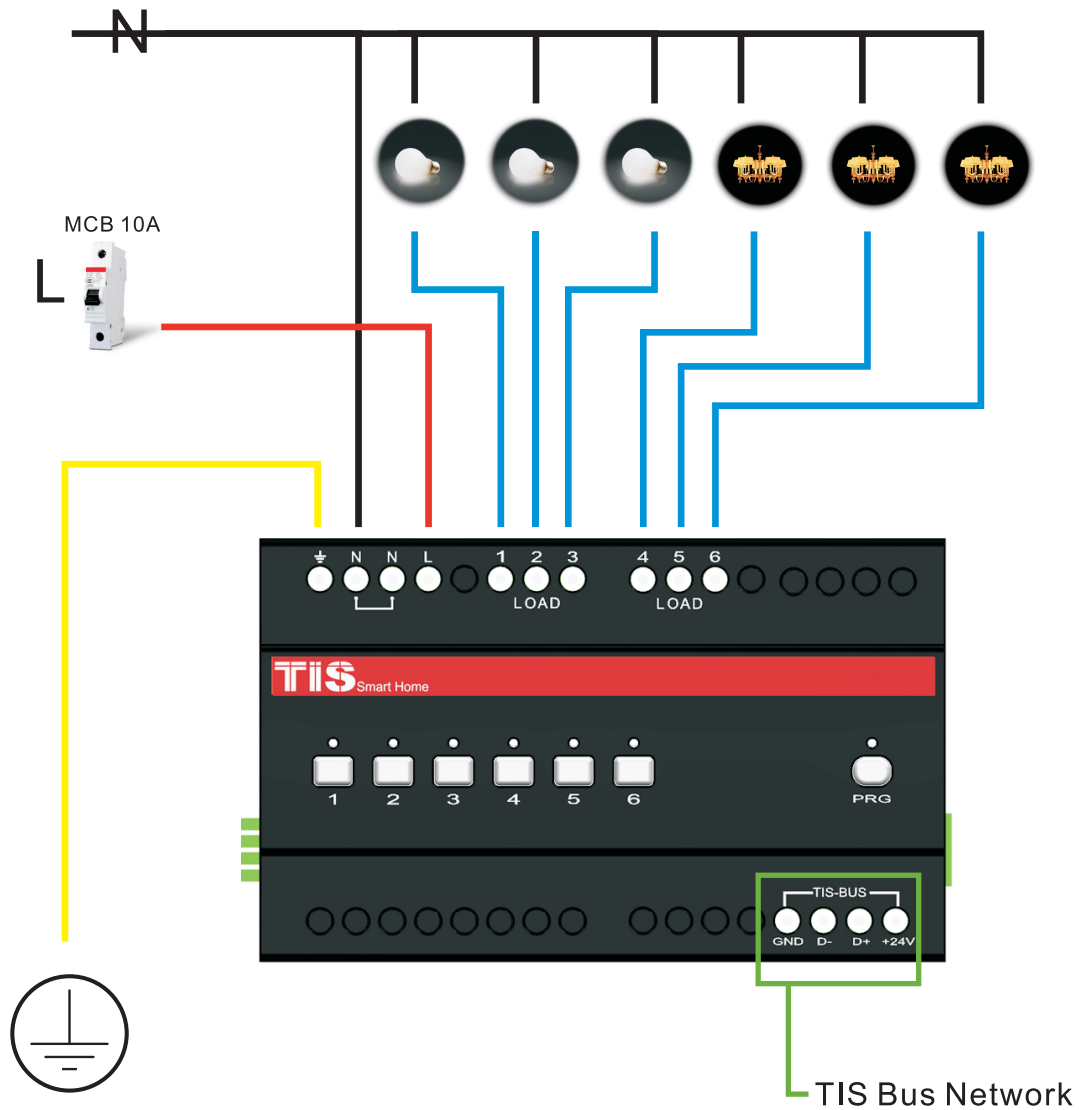

DIM-6CH-2A Connection Diagram Rev 1.1

LIGHTING CONNECTION METHOD

	2.5 mm electrical wire
	2.5 mm electrical wire
	2.5 mm electrical wire
	2.5 mm electrical wire
	Cat5e cable