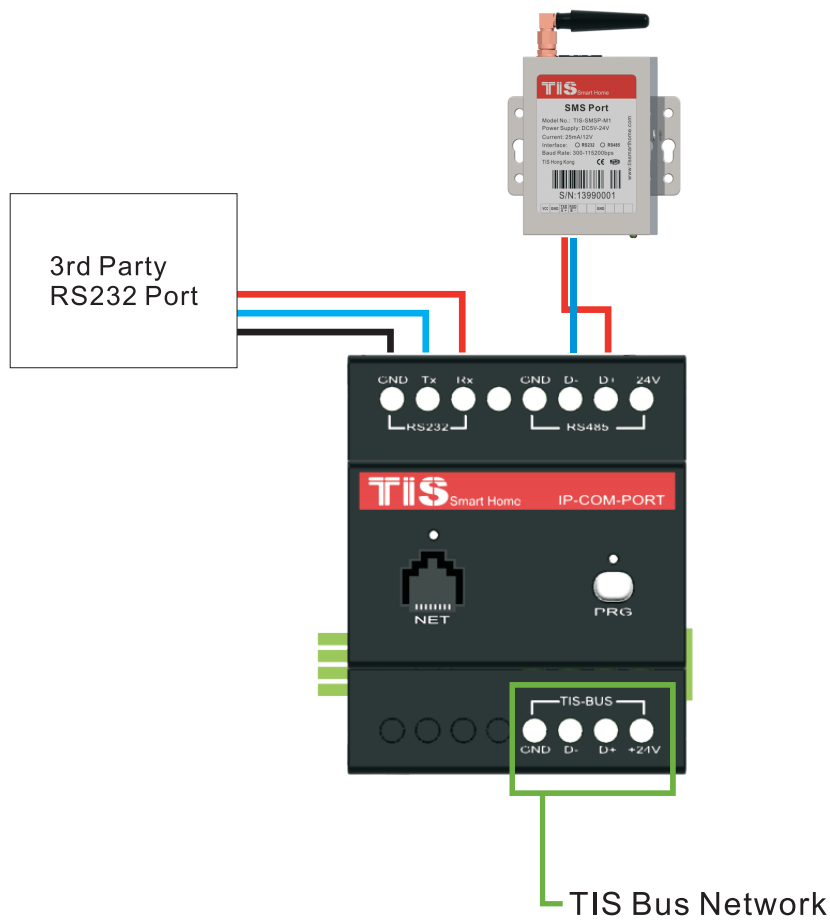

IP COM PORT Connection Diagram Rev 1.1

CONNECTION METHOD

- Data wire
- Data wire
- Cat5e cable